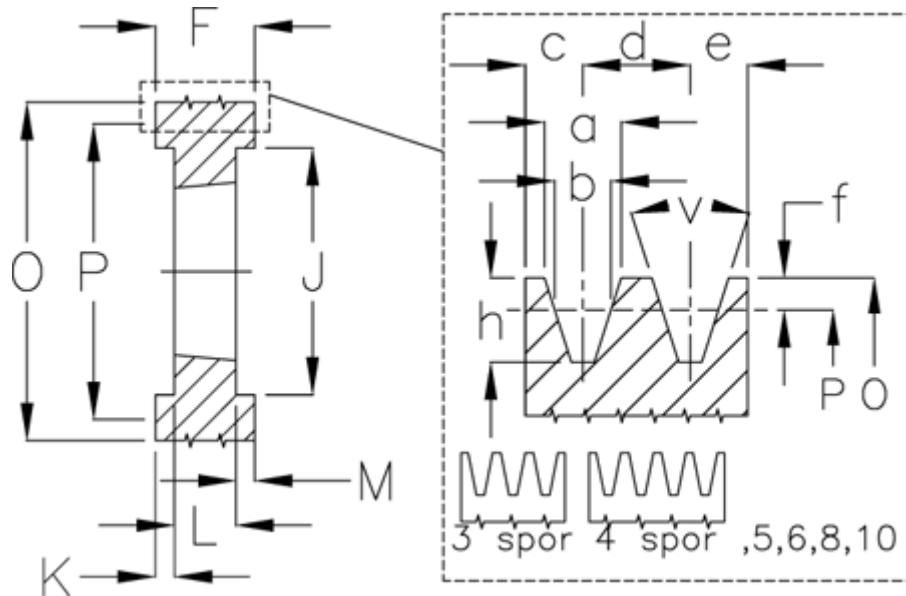

Article number: 604112031508

Description: V-belt pulley SPC 315/8 TL4040

Measures

a	= 22.0	For bush	= 4040	O	= 324.6
b	= 19.0	h	= 23.8	P	= 315
Bush ζ max	= 100	J	= 259	Type	= SPC
c	= 17.0	K	= 55,5	v	= 34 degrees
d	= 25.5	L	= 102		
e	= 17.0	m	= 55.5		
f	= 4.8	N	= -		
F	= 213	Number of ribs	= 8		